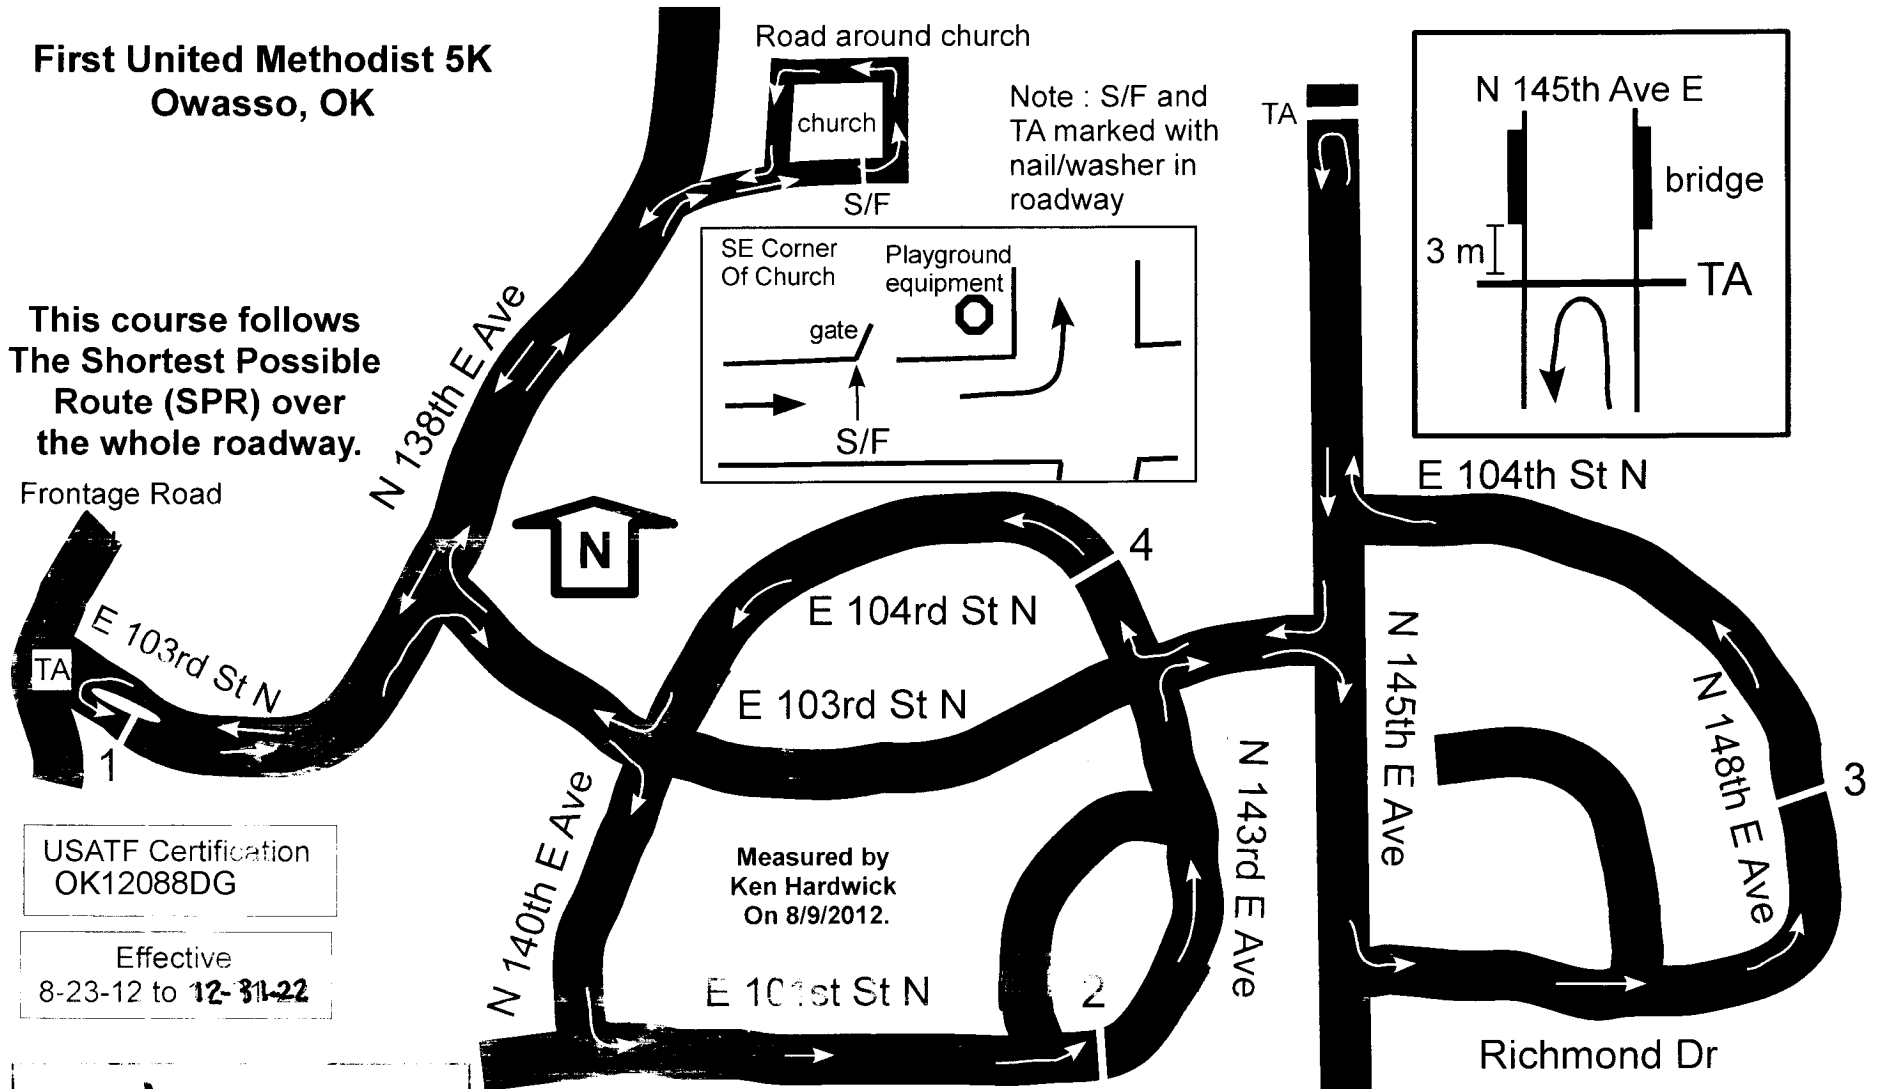

First United Methodist 5K Owasso, OK

This course follows
The Shortest Possible
Route (SPR) over
the whole roadway.

Frontage Road

Note : S/F and
TA marked with
nail/washer in
roadway

USATF Certification
OK12088DG

Effective
8-23-12 to ~~12-31-22~~

Measured by
Ken Hardwick
On 8/9/2012.