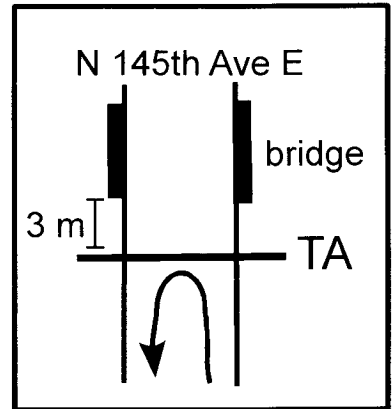

First United Methodist 5K Owasso, OK

This course follows
The Shortest Possible
Route (SPR) over
the whole roadway.

Frontage Road

Note : S/F and
TA marked with
nail/washer in
roadway

USATF Certification
OK12088DG

Effective
8-23-12 to ~~12-31-22~~

Measured by
Ken Hardwick
On 8/9/2012.